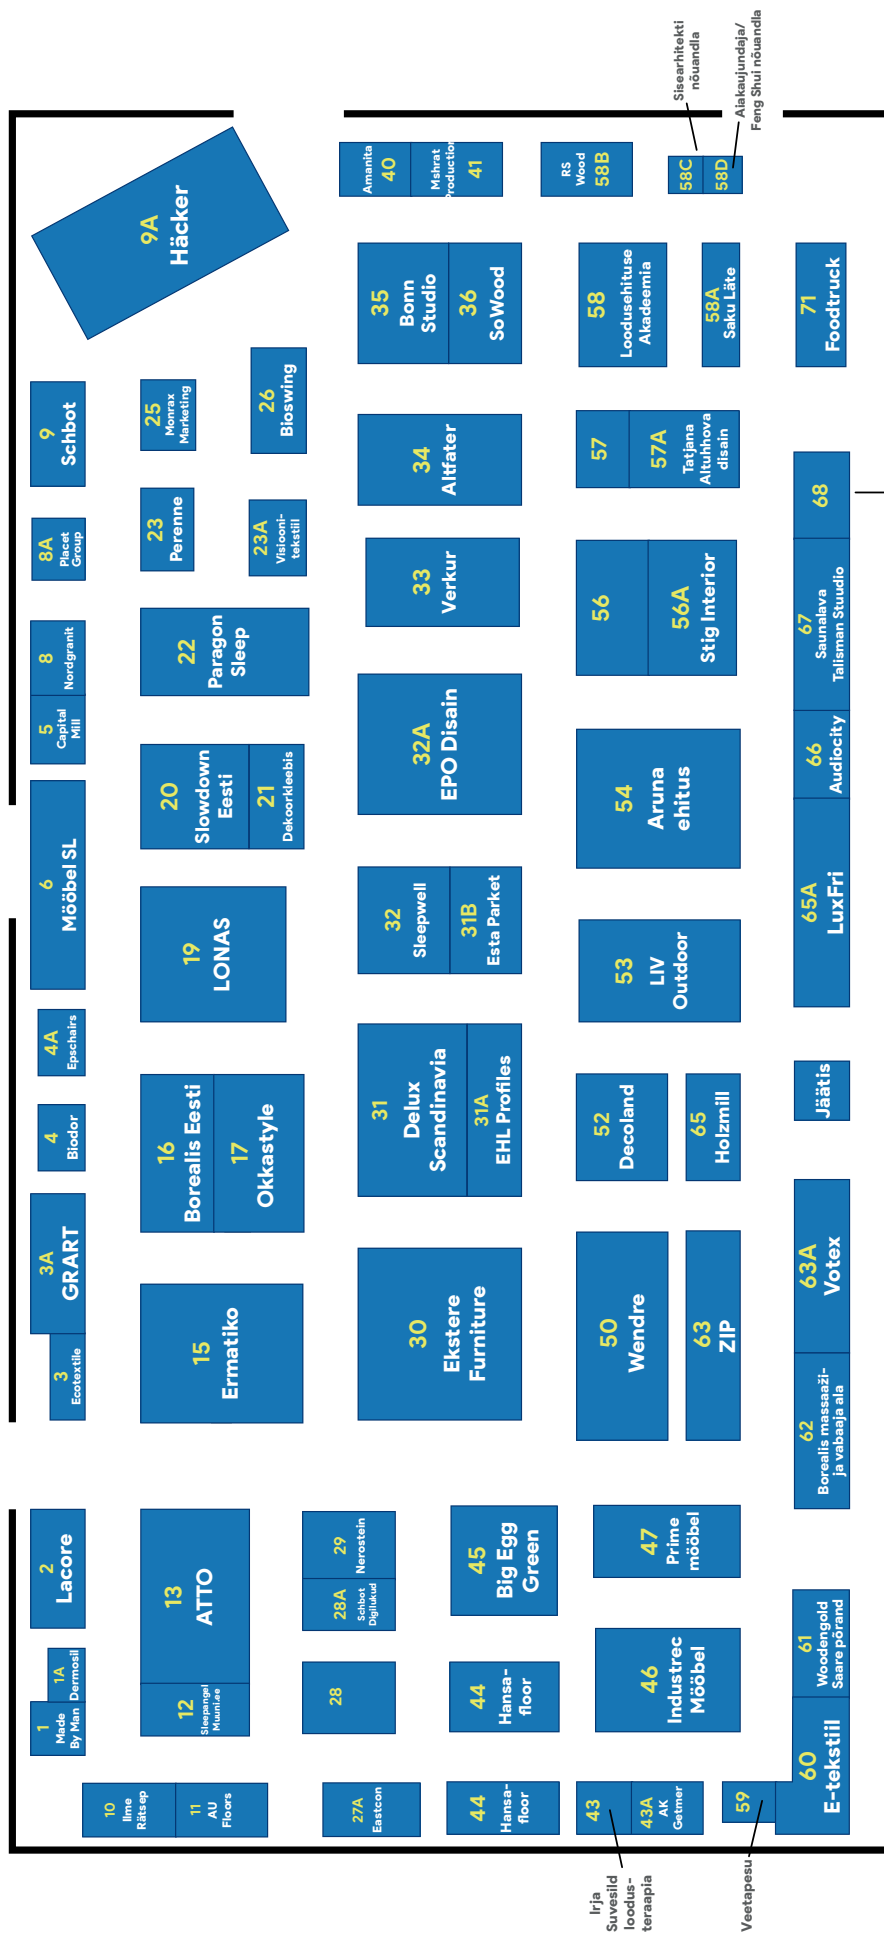

CHALL

Miterassa/Sonos Relaxound